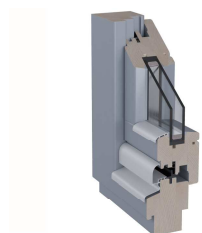

OKNA EURO

DRZWI PRZESUWNE „HS”

Okna firmy **DUDEK H&H** wykonywane są na indywidualne zamówienia Klientów w wybranych kształtach, kolorach i wymiarach. Posiadają wiele zalet. Są eleganckie, trwałe i łatwe w obsłudze. Zapewniają znakomite oświetlenie wnętrza, szczelność, izolację termiczną oraz izolację akustyczną.

Nasze usługi obejmują dokonanie pomiaru, wytworzenie stolarki, transport i montaż.

DUDEK H&H's windows are made to individual customers' orders in chosen shapes, colours and sizes. They have many advantages. They are elegant, durable and easy to use. They ensure excellent interior lighting, tightness, thermal insulation and sound insulation. Our services include taking measurements, fabrication of joinery, transport and installation.

Die Fenster von **DUDEK H&H** werden nach individuellen Kundenwünschen in ausgewählten Formen, Farben und Abmessungen gefertigt. Sie haben viele Vorteile. Sie sind elegant, langlebig und einfach zu handhaben. Sie bieten einen hervorragenden Lichteinfall, Dichtheit, Wärme- und Schallsolierung. Zu unseren Dienstleistungen gehören Vermessung, Schreinerarbeiten, Transport und Montage.

DREWNIANE

OKNO EURO DREWNO
- „68 mm” $U_w = 1.4 \text{ W/m}^2\text{K}$