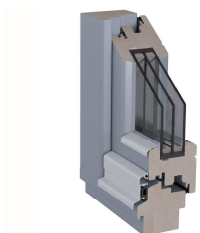

OKNO EURO DREWNO
- „78 mm” $U_w = 0.95 \text{ W/m}^2\text{K}$